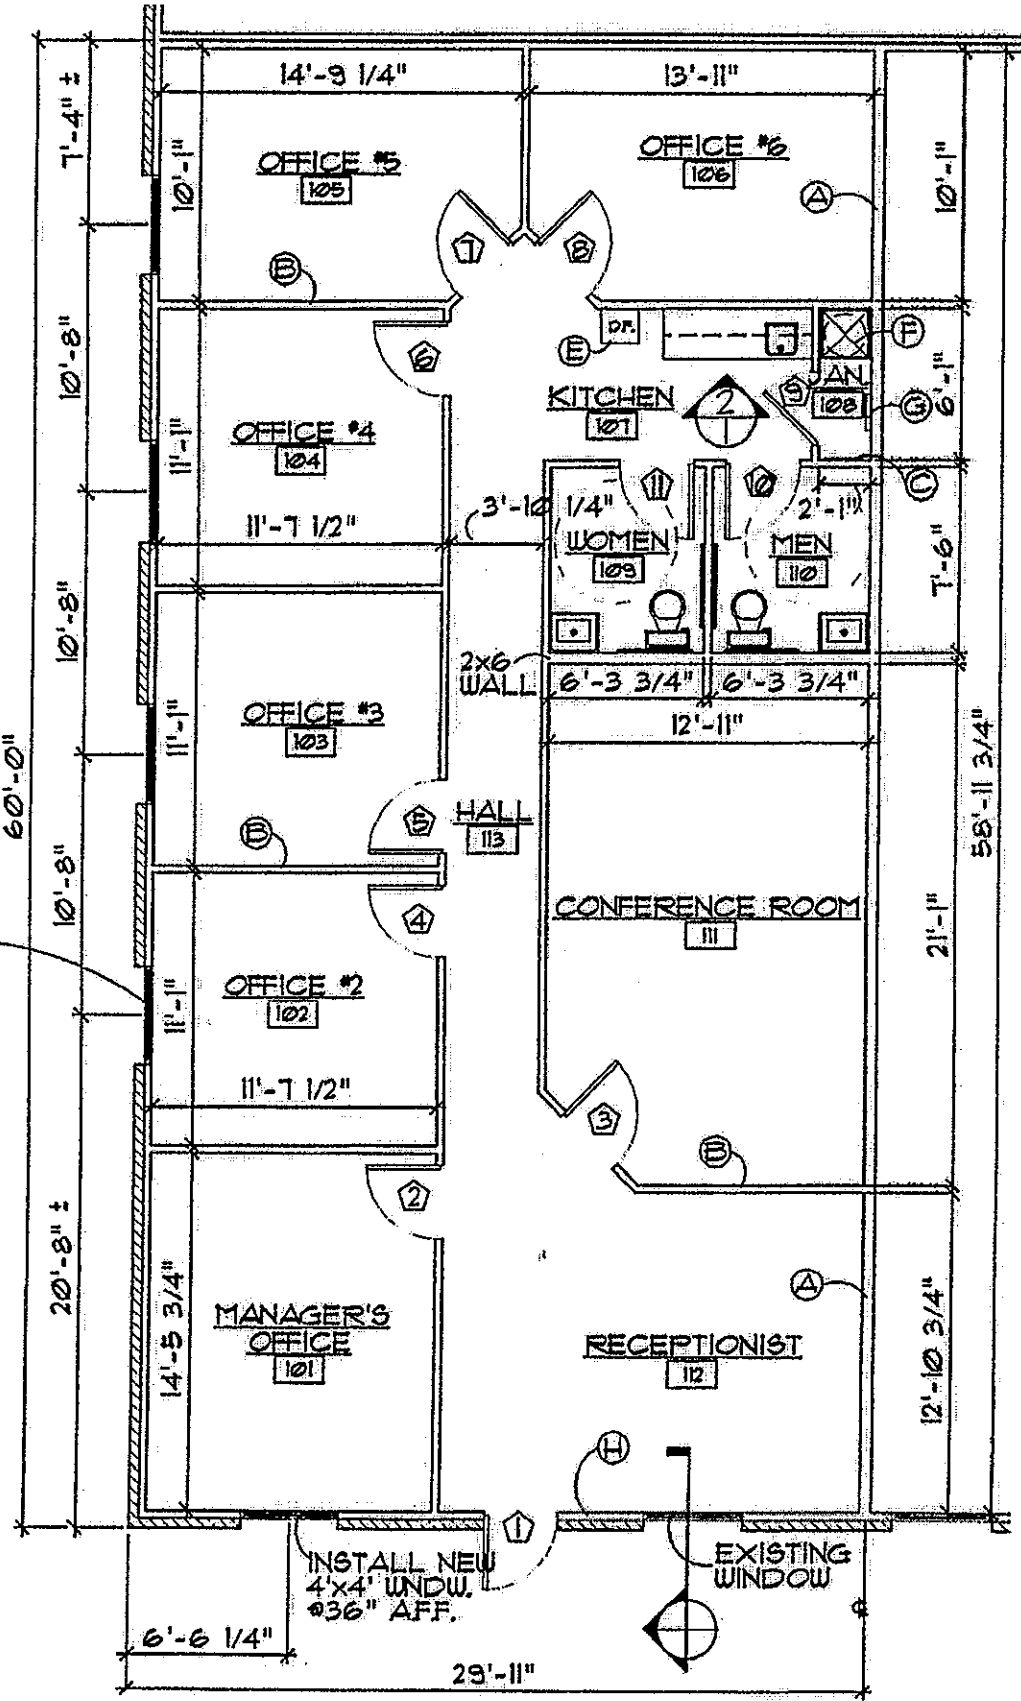

INSTALL NEW  
4'x2' WINDOW  
ø60" AFF.  
(TYP. 4)

**8605 "D"**

**FLOOR PLAN**

SCALE : 1/8" = 1'-0"